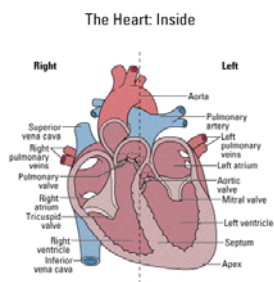

## The Laboratories for Fundamental Research

Invite you to volunteer to participate in an exciting new experiment in 2006-2007 to explore how your nervous system might automatically predict the future. Check it out on-line at [www.lfr.org](http://www.lfr.org)

1-Hour total time commitment. Laboratory Location:  
415 Cambridge Ave. Suite 3, Palo Alto, CA.  
e-mail: [may@LFR.ORG](mailto:may@LFR.ORG)

The Laboratories for Fundamental Research is the current home of the former US Government's 20-year, \$20M program to investigate and use extrasensory perception (ESP) during the Cold War. Now, funded exclusively by private foundation grants, we are continuing that scientific excellence developed during those two decades of effort. Our latest experiment explores how the body can peek slightly into the future.

With medically approved equipment, we monitor your heart rate in beats per minute. The action of our hearts sometimes reflects our emotional state; that is, if you are a little nervous or you are suddenly surprised, your heart rate might increase. Our sensitive equipment can sense slight heart rate changes over time. We see an expected slight decrease in rate even **before** a future sound!